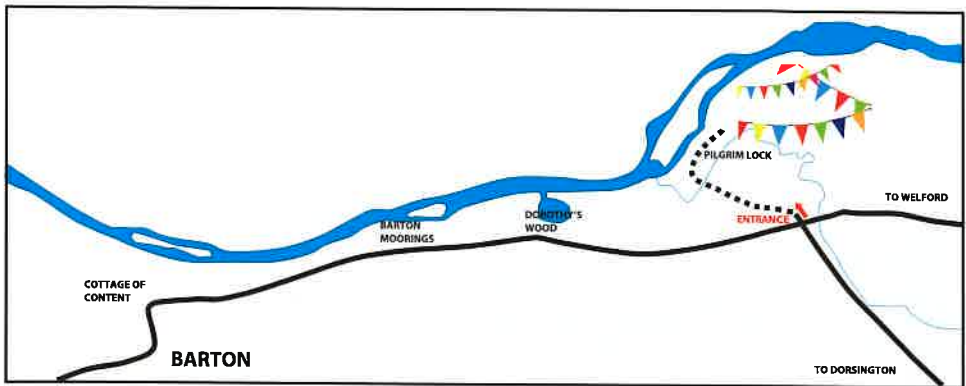

Event Details

Directions:

Pilgrim Lock is situated off the Welford Road, between Barton and Welford-on-Avon, Warwickshire.

Access is through a 5 bar gate situated directly opposite the junction to Dorsington and Pebworth. The entrance will be sign posted.

Location Map:

The event is a short stroll from the grassy car parking area.

Disabled Parking (Blue Badge Holders) will be closer to the event location, as directed.

Event Contributors:

Barton Village Fund Committee, residents and friends of Barton

Midlands Rolls Royce Club

Federation of Sidecar Clubs, West Midlands section

Jaguar Enthusiasts Club

Bidford Area Community Choir

Tony Gallagher

Stone House Smoke and Grill

Connection Magazine

Westhilldirect Business Solutions