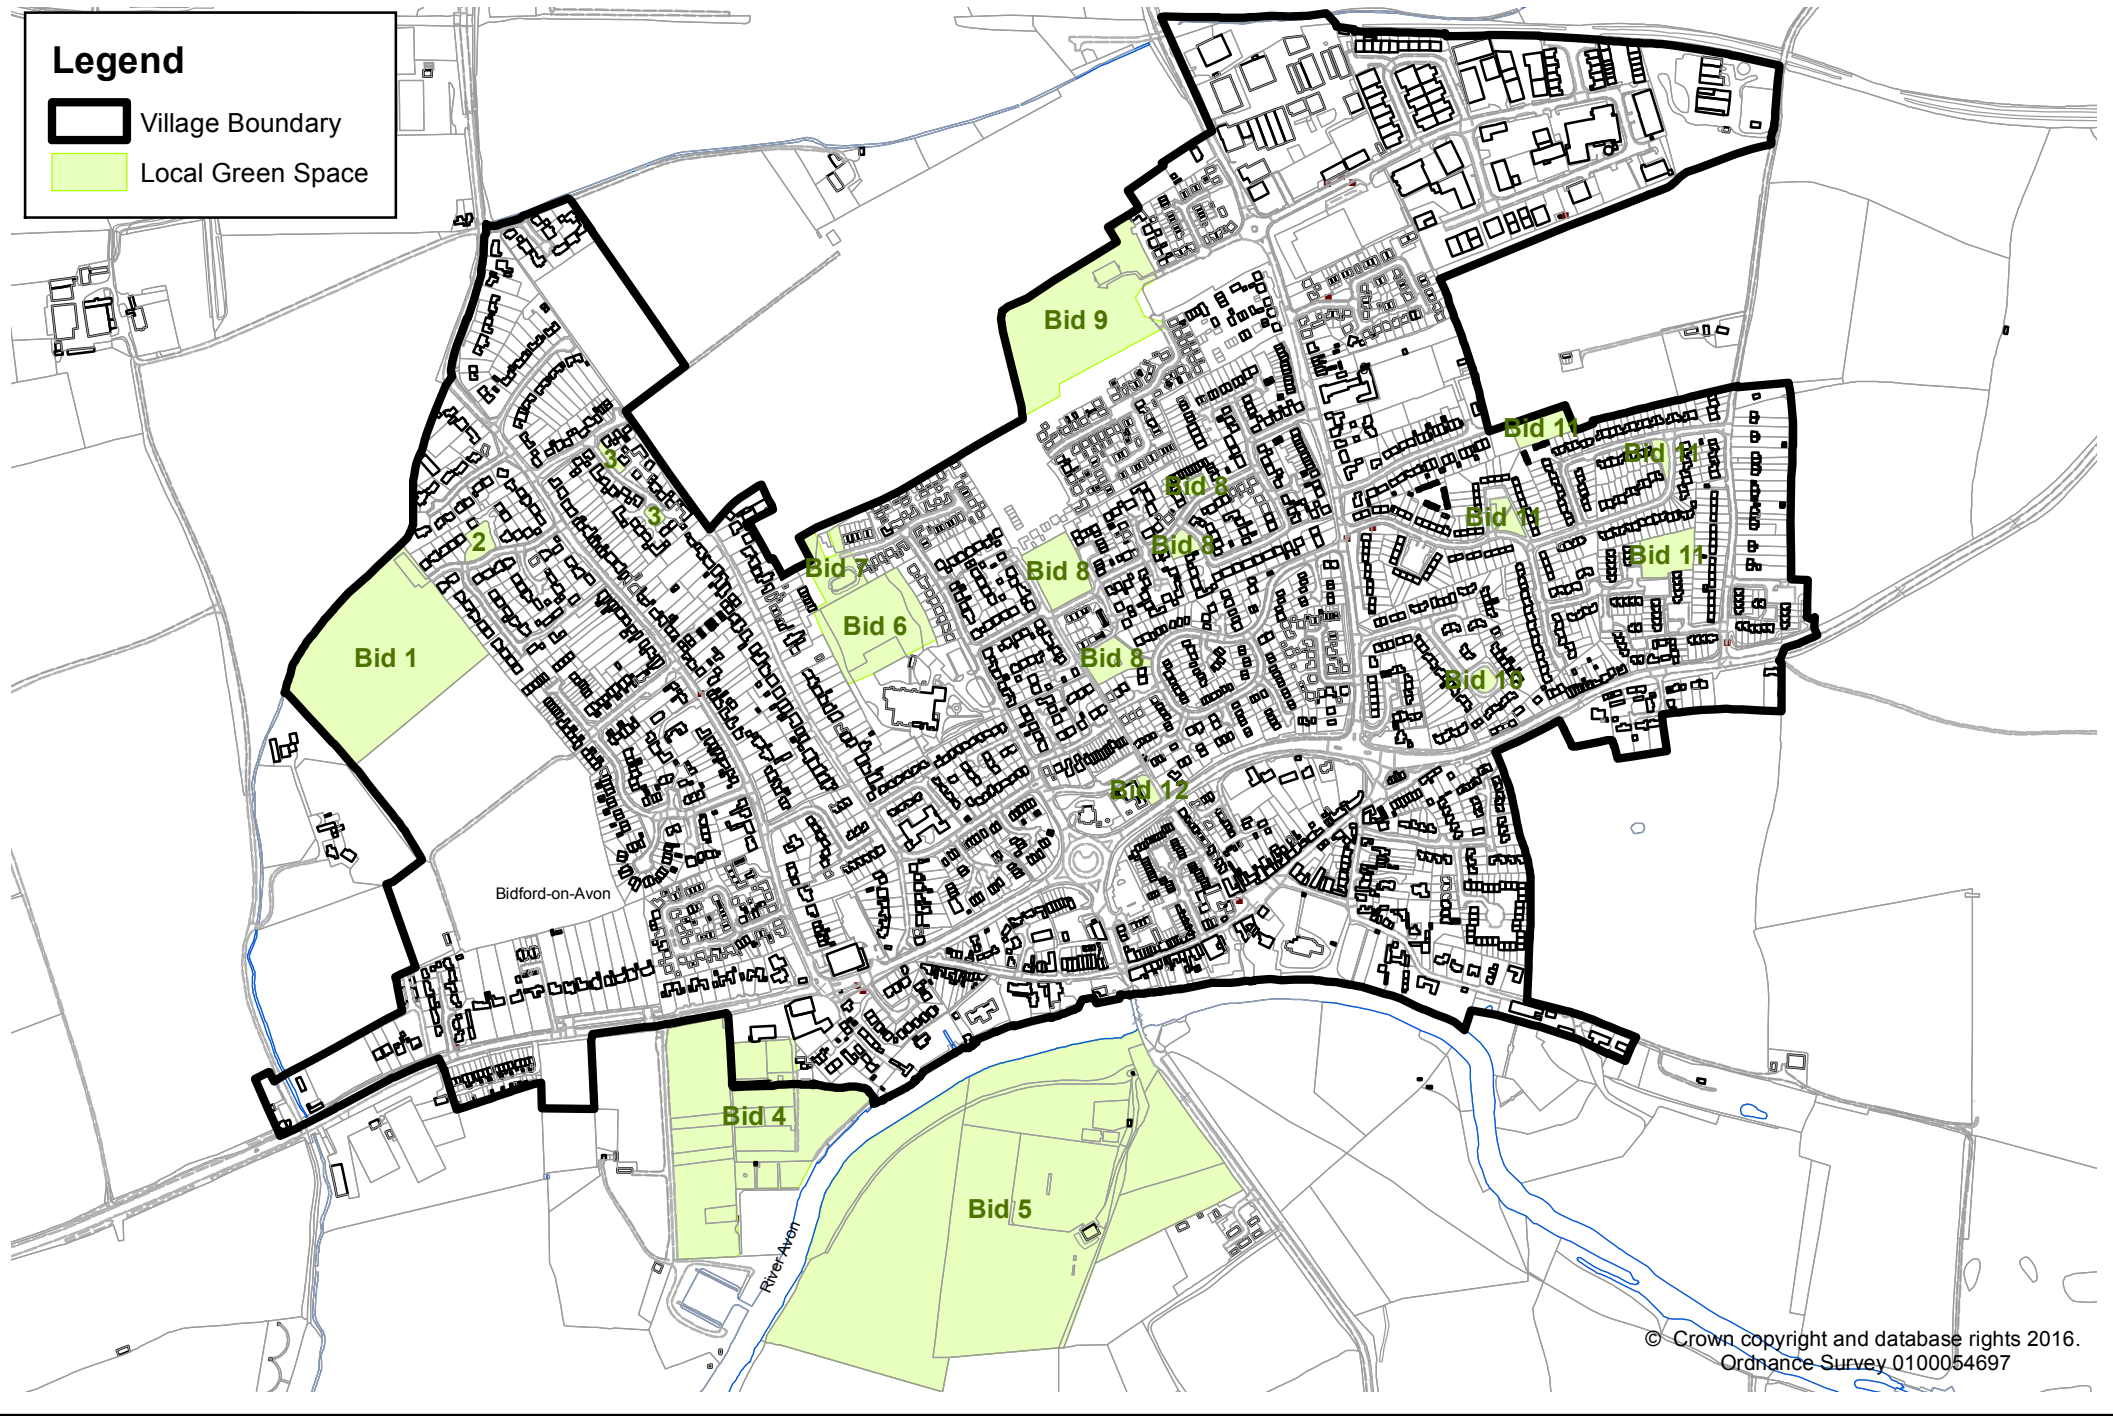

Legend

-  Village Boundary
-  Local Green Space

© Crown copyright and database rights 2016.
Ordnance Survey 0100054697

Map 3 - Bidford-on-Avon Local Green Space